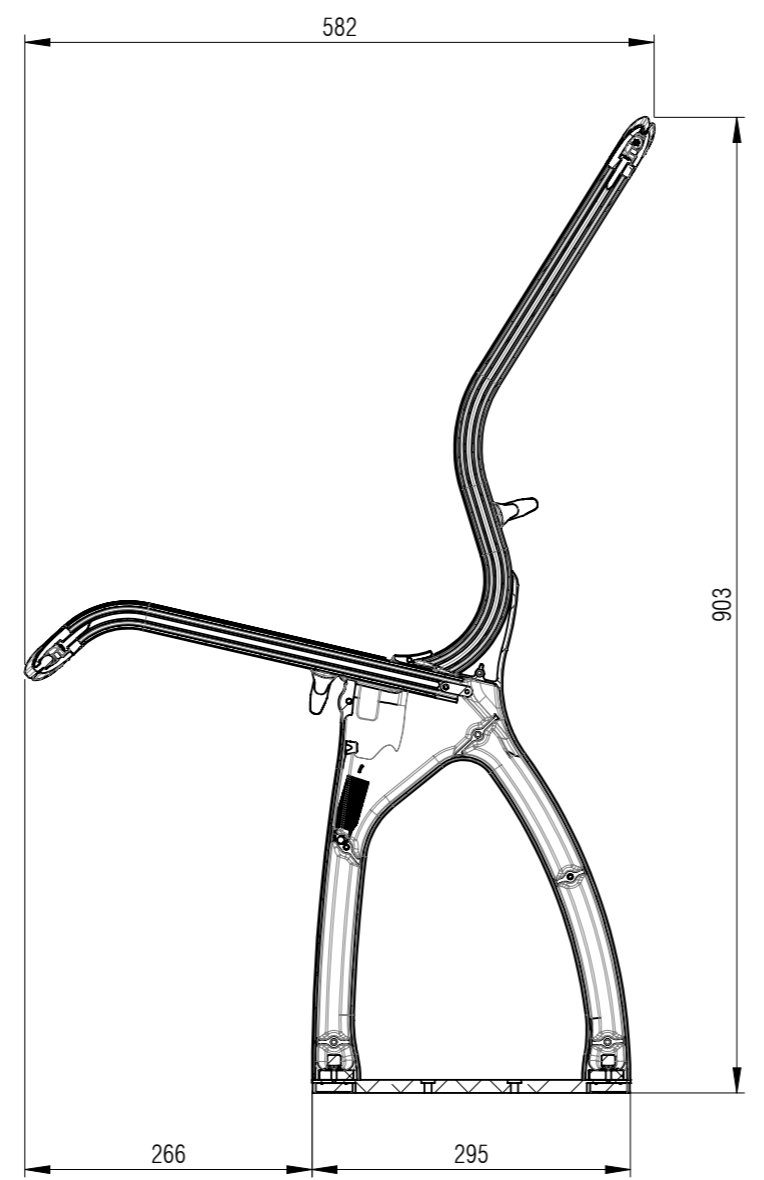

8 7 6 5 4 3 2 1

F  
E  
D  
C  
B  
A

F  
E  
D  
C  
B  
A

FRONT VIEW

SECTION A-A

PICTORIAL VIEW

REV.	DESCRIPTION	DATE	APPROVED
A	INITIAL RELEASE	07/08/2020	SR

REVISIONS			
<p>© UES SEATING 2020 ALL MEASUREMENTS ARE IN MM UNLESS STATED OTHERWISE</p> <p><b>TOLEANCES:</b>            LINEAR (PART): ± 0.5 mm            LINEAR (ASSEMBLY): ± 1.5 mm            ANGULAR (PART): ± 0.5°            ANGULAR (PART): ± 1.0°</p>			
<p><b>UES seating</b> A Division of UES International</p>		<p>TITLE: <b>FOLD UP SEAT SEA-FORCE 460 MEDIUM BACK STRAIGHT</b></p>	
<p>DRAWING NO: <b>FUS-SF-460MBS</b></p>		<p>REVISION: <b>A</b></p>	
<p>MATERIAL: <b>AS PER PARTS LIST</b></p>		<p>WEIGHT (KG): <b>8.43</b></p>	
<p>FINISH: <b>AS PER PARTS LIST</b></p>		<p>COMBUSTABLE WEIGHT (KG): <b>1.09</b></p>	
<p>SHEET SIZE: <b>A3</b></p>		<p>SCALE: <b>1:7</b></p>	
		<p>SHEET 1 OF 2</p>	

8 7 6 5 4 3 2 1