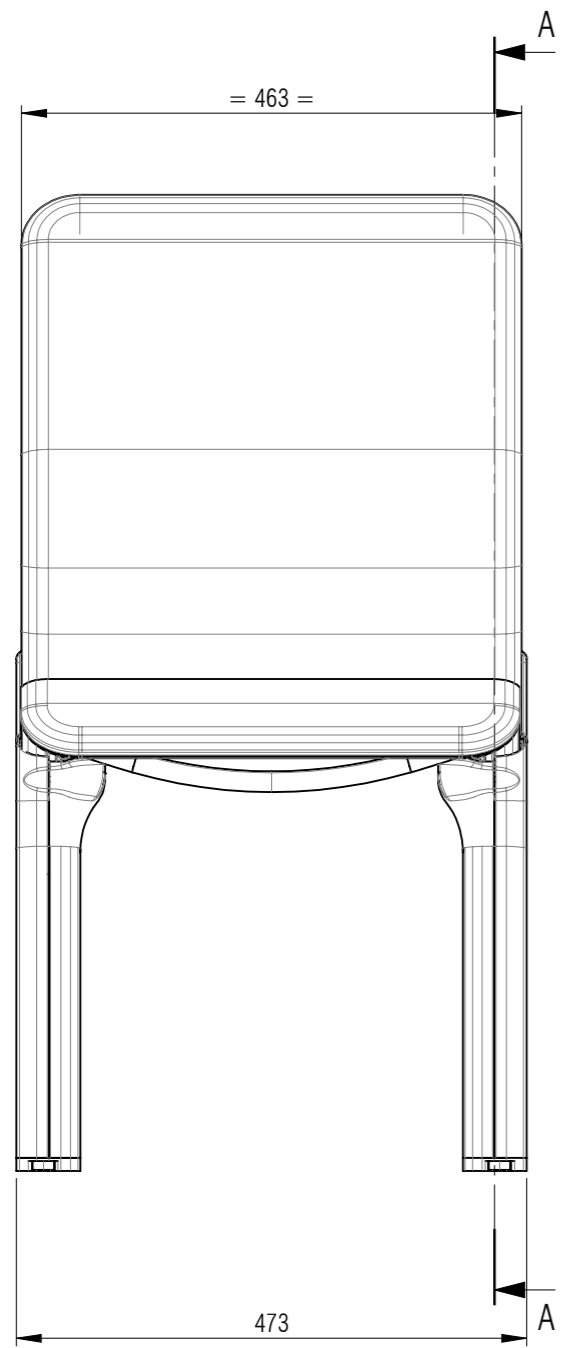

8 7 6 5 4 3 2 1

F  
E  
D  
C  
B  
A

F  
E  
D  
C  
B  
A

FRONT VIEW

SECTION A-A

PICTORIAL VIEW

REV.	DESCRIPTION	DATE	APPROVED
A	INITIAL RELEASE	07/08/2020	SR

REVISIONS			
<p>© UES SEATING 2020 ALL MEASUREMENTS ARE IN MM UNLESS STATED OTHERWISE</p> <p><b>TOLEANCES:</b>            LINEAR (PART): ± 0.5 mm            LINEAR (ASSEMBLY): ± 1.5 mm            ANGULAR (PART): ± 0.5°            ANGULAR (PART): ± 1.0°</p>			
<p><b>UES seating</b> A Division of UES International</p>		<p>TITLE: <b>FOLD UP SEAT SEA-FORCE 460 MEDIUM BACK STRAIGHT</b></p>	
<p>DRAWING NO: <b>FUS-SF-460MBS</b></p>		<p>REVISION: <b>A</b></p>	
<p>MATERIAL: <b>AS PER PARTS LIST</b></p>		<p>WEIGHT (KG): <b>8.43</b></p>	
<p>FINISH: <b>AS PER PARTS LIST</b></p>		<p>COMBUSTABLE WEIGHT (KG): <b>1.09</b></p>	
<p>SHEET SIZE: <b>A3</b></p>		<p>SCALE: <b>1:7</b></p>	
		<p>SHEET 1 OF 2</p>	

8 7 6 5 4 3 2 1