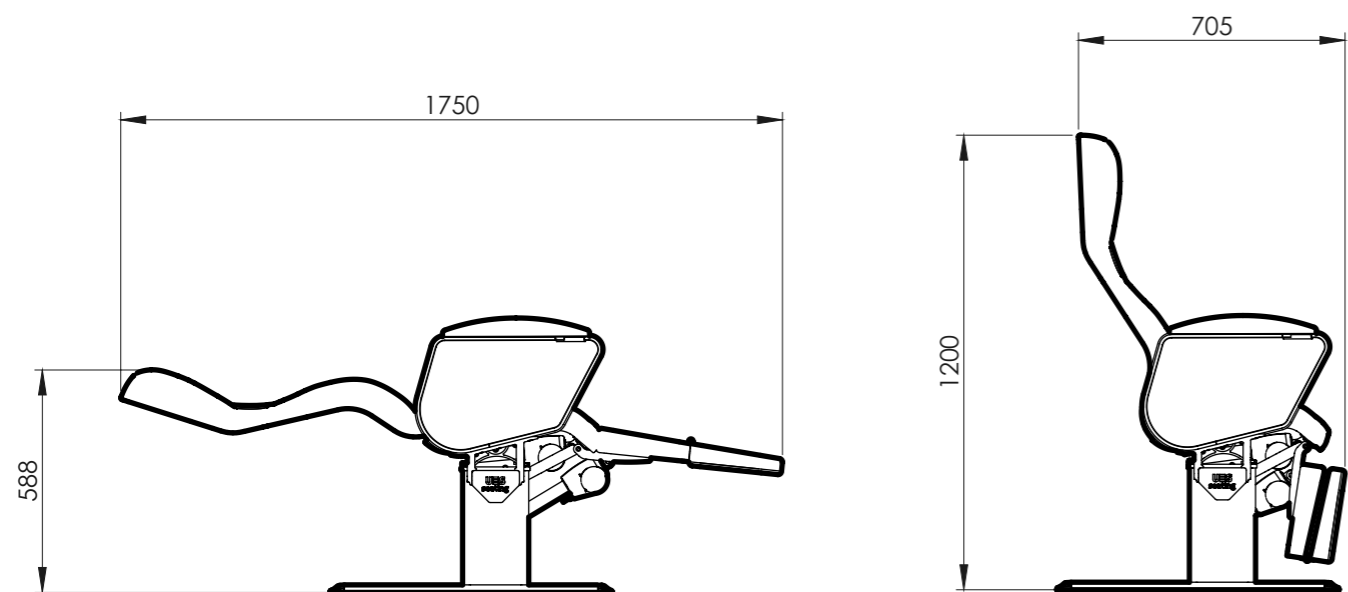

# LUXForm Voyager

Luxury Passenger Seat

HEIGHT 1200

WIDTH 480 | 500 | 520 | 570

### FEATURES

- Luxury passenger seat
- 4 Standard widths: 480mm, 500mm, 520mm, 570mm
- Custom embossed logo available on upholstery
- Full range of accessories
- Electronic actuated recline and footrest  
Degrees of recline: 70°
- Ergonomic design