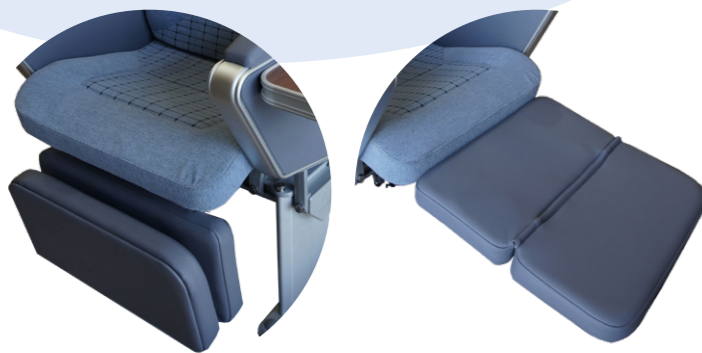

# LUXForm Voyager

Luxury Passenger Seat

HEIGHT 1200

WIDTH 480 | 500 | 520 | 570

# LUXForm Voyager

Luxury Passenger Seat

## Luxury Passenger Seat

Bi-Fold Footrest

### FEATURES

- Luxury passenger seat
- 4 Standard widths: 480mm, 500mm, 520mm, 570mm
- Custom embossed logo available on upholstery
- Full range of accessories
- Electronic actuated recline and footrest  
Degrees of recline: 70°
- Ergonomic design