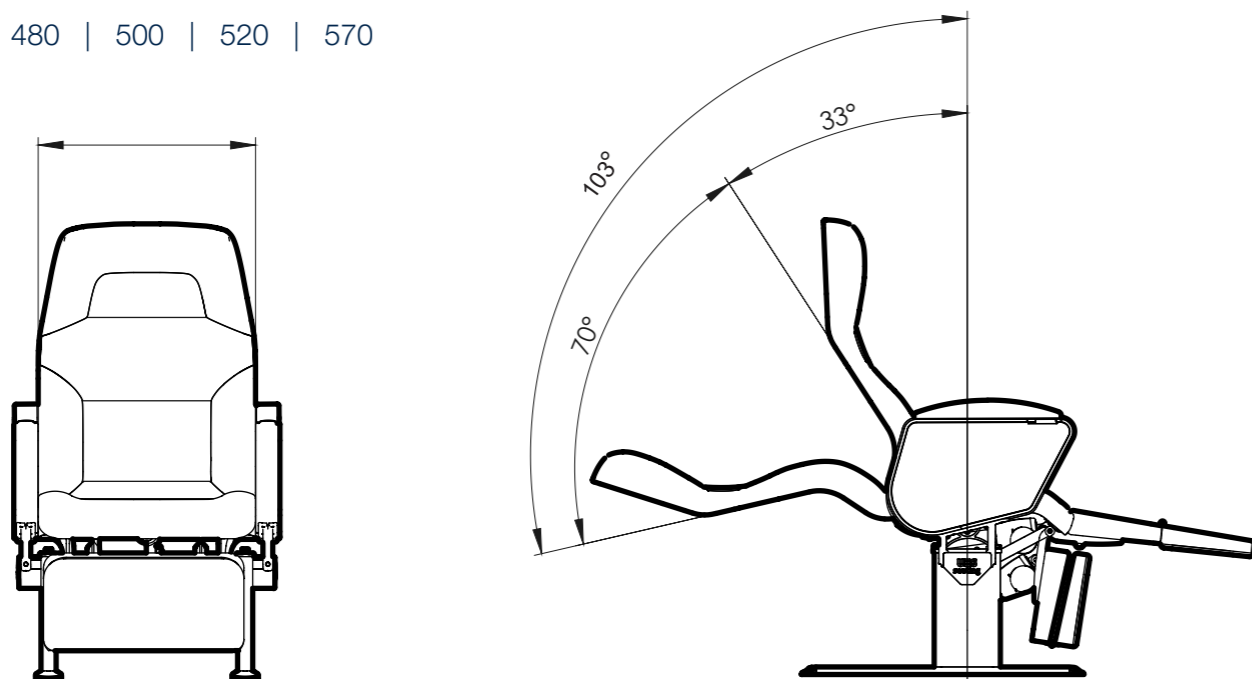

# LUXForm Voyager

Luxury Passenger Seat

HEIGHT 1200

WIDTH 480 | 500 | 520 | 570

### FEATURES

- Luxury passenger seat
- 4 Standard widths: 480mm, 500mm, 520mm, 570mm
- Custom embossed logo available on upholstery
- Full range of accessories
- Electronic actuated recline and footrest  
Degrees of recline: 70°
- Ergonomic design