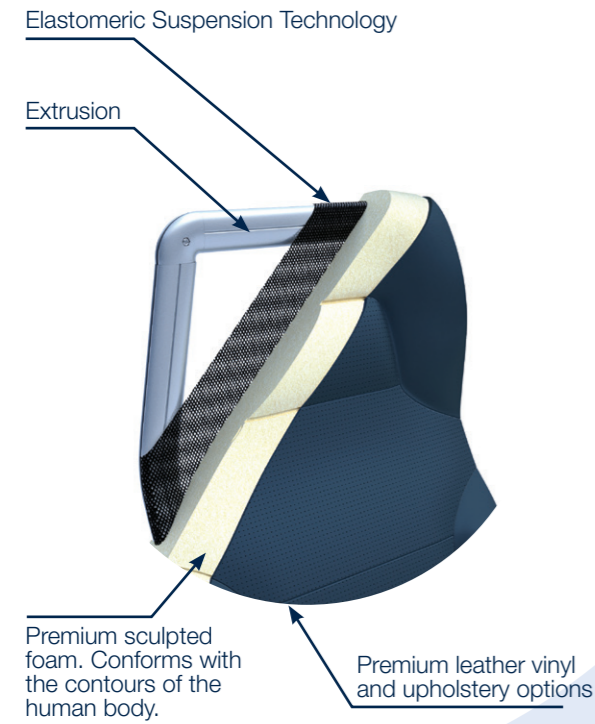

# LUXForm Voyager

Luxury Passenger Seat

## Luxury Passenger Seat

Bi-Fold Footrest

### FEATURES

- Luxury passenger seat
- 4 Standard widths: 480mm, 500mm, 520mm, 570mm
- Custom embossed logo available on upholstery
- Full range of accessories
- Electronic actuated recline and footrest  
Degrees of recline: 70°
- Ergonomic design

Designed for maximum comfort at all recline angles

Fold-out Meal Tray

Armrest Meal Tray