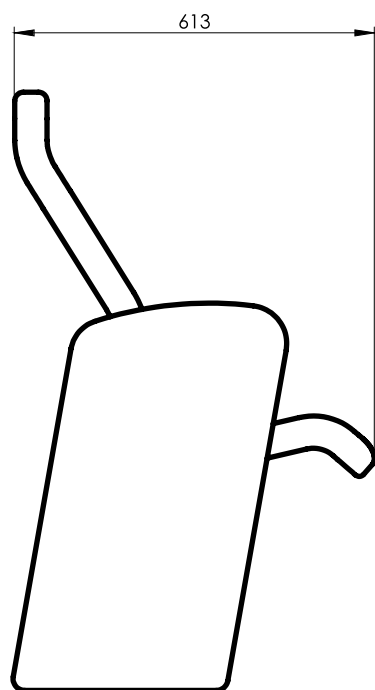

LUXForm Fold Up

Suspension Technology Fold Up Seat

HEIGHT

1020

WIDTH

450 | 480 | 500 | 550

LUXForm Fold Up

Suspension Technology Fold Up Seat