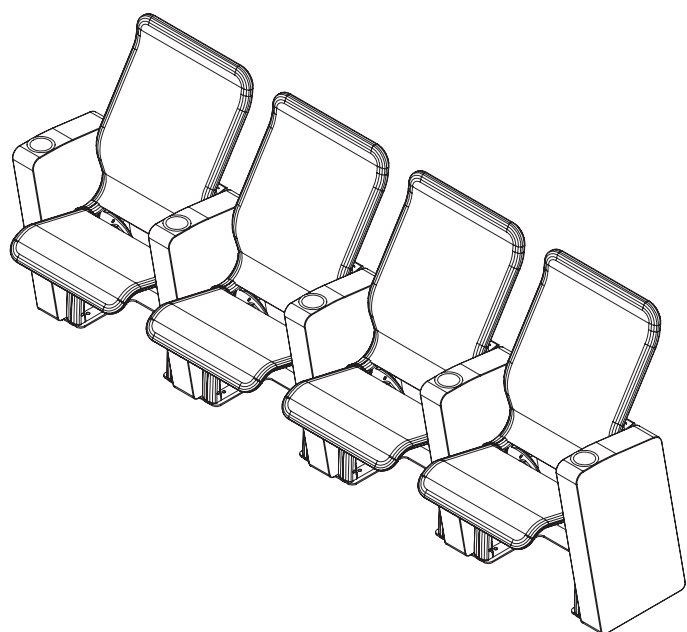

LUXForm Fold Up

Suspension Technology Fold Up Seat

HEIGHT

1020

WIDTH

450 | 480 | 500 | 550

LUXForm Fold Up

Suspension Technology Fold Up Seat

LUXForm Fold Up

Suspension Technology Fold Up Seat

FEATURES

- Fold up seat
- Automatic spring action
- Direct deck and track mounting options
- Custom back height available
- Light weight
- Low fire load
- Ergonomic design

Integrated cup holder

CERTIFICATIONS

- IMO HSC Code 2000 Annex 10 certified
 - Design level 1 gcoll up to 3G
- US Coast Guard type approved

APPLICATIONS

- Theatre Seating
- Auditoriums
- Passenger Seating
- Overflow Seating
- Terminal Seating