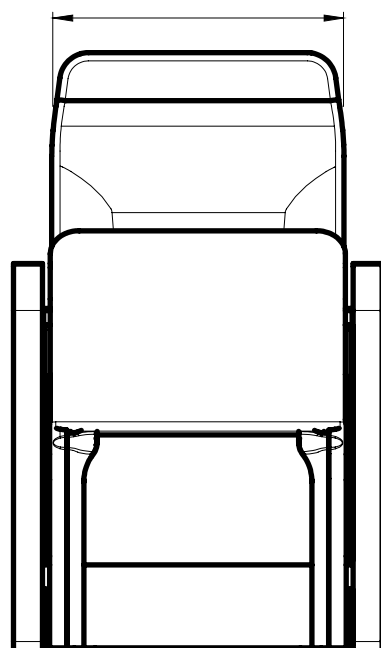

LUXForm Fold Up

Suspension Technology Fold Up Seat

HEIGHT

1020

WIDTH

450 | 480 | 500 | 550

LUXForm Fold Up

Suspension Technology Fold Up Seat

LUXForm Fold Up

Suspension Technology Fold Up Seat

FEATURES

- Fold up seat
- Automatic spring action
- Direct deck and track mounting options
- Custom back height available
- Light weight
- Low fire load
- Ergonomic design