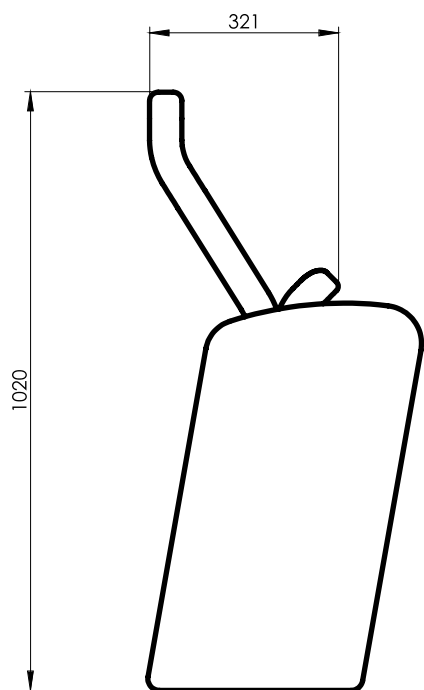

LUXForm Fold Up

Suspension Technology Fold Up Seat

HEIGHT

1020

WIDTH

450 | 480 | 500 | 550

LUXForm Fold Up

Suspension Technology Fold Up Seat