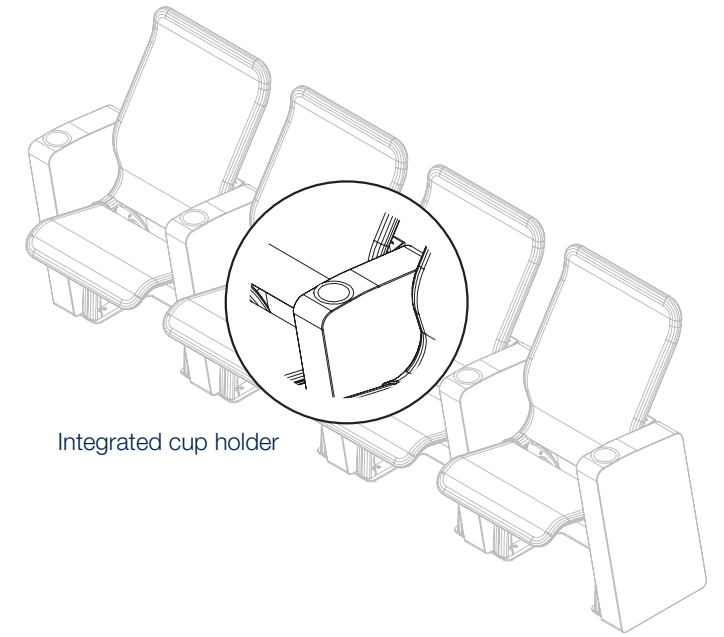

LUXForm Fold Up

Suspension Technology Fold Up Seat

HEIGHT

1020

WIDTH

450 | 480 | 500 | 550

LUXForm Fold Up

Suspension Technology Fold Up Seat

LUXForm Fold Up

Suspension Technology Fold Up Seat

FEATURES

- Fold up seat
- Automatic spring action
- Direct deck and track mounting options
- Custom back height available
- Light weight
- Low fire load
- Ergonomic design

Integrated cup holder

CERTIFICATIONS

- IMO HSC Code 2000 Annex 10 certified
 - Design level 1 gcoll up to 3G
- US Coast Guard type approved

APPLICATIONS

- Theatre Seating
- Auditoriums
- Passenger Seating
- Overflow Seating
- Terminal Seating