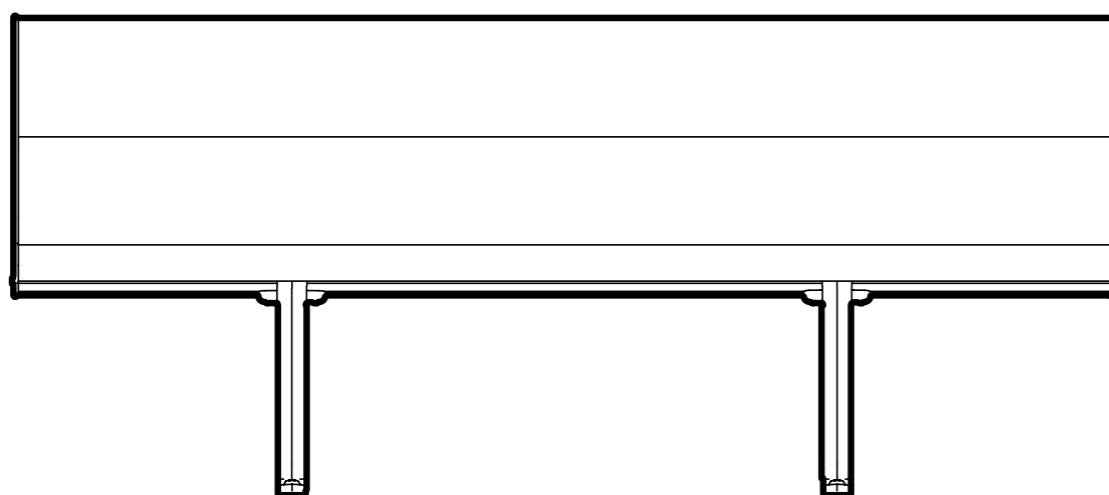

Island Bench

Aluminium Panel Bench

HEIGHT 872

SEAT HEIGHT 459

WIDTH* 1 Seat | 2 Seat | 3 Seat | 4 Seat | 5 Seat

* Custom lengths available

Island Bench

Aluminium Panel Bench

Island Bench

Aluminium Panel Bench

FEATURES

- Aluminium bench seat
- Custom lengths
- Interior and exterior
- Integrated drip rail
- Range of colours and finishes
- Deck mounted
- Ergonomic design
- Low Fire Load
- Compatible with PFD Bin accessory
- Good Design selection award (2016)- Furniture and Lighting

- Passenger Seating
- Indoor & Outdoor
- Terminals
- Street Furniture

Durable & Robust Design

Drip Rail