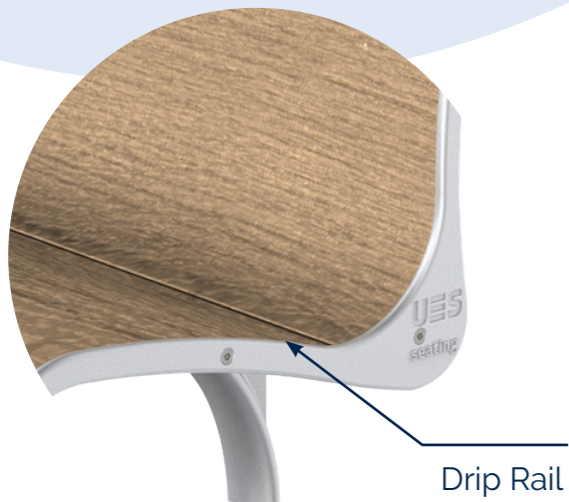

Island Bench

Aluminium Panel Bench

HEIGHT 872

SEAT HEIGHT 459

WIDTH* 1 Seat | 2 Seat | 3 Seat | 4 Seat | 5 Seat

* Custom lengths available

Island Bench

Aluminium Panel Bench

Island Bench

Aluminium Panel Bench

FEATURES

- Aluminium bench seat
- Custom lengths
- Interior and exterior
- Integrated drip rail
- Range of colours and finishes
- Deck mounted
- Ergonomic design
- Low Fire Load
- Compatible with PFD Bin accessory
- Good Design selection award (2016)- Furniture and Lighting

Custom timber powdercoat options

Sublimated print options

CERTIFICATIONS

- IMO HSC Code 2000 Annex 10 certification pending
- US Coast Guard type approved
- Subchapter K 5A space fire load compliant

APPLICATIONS

- Passenger Seating
- Indoor & Outdoor
- Terminals
- Street Furniture

Durable & Robust Design

Drip Rail