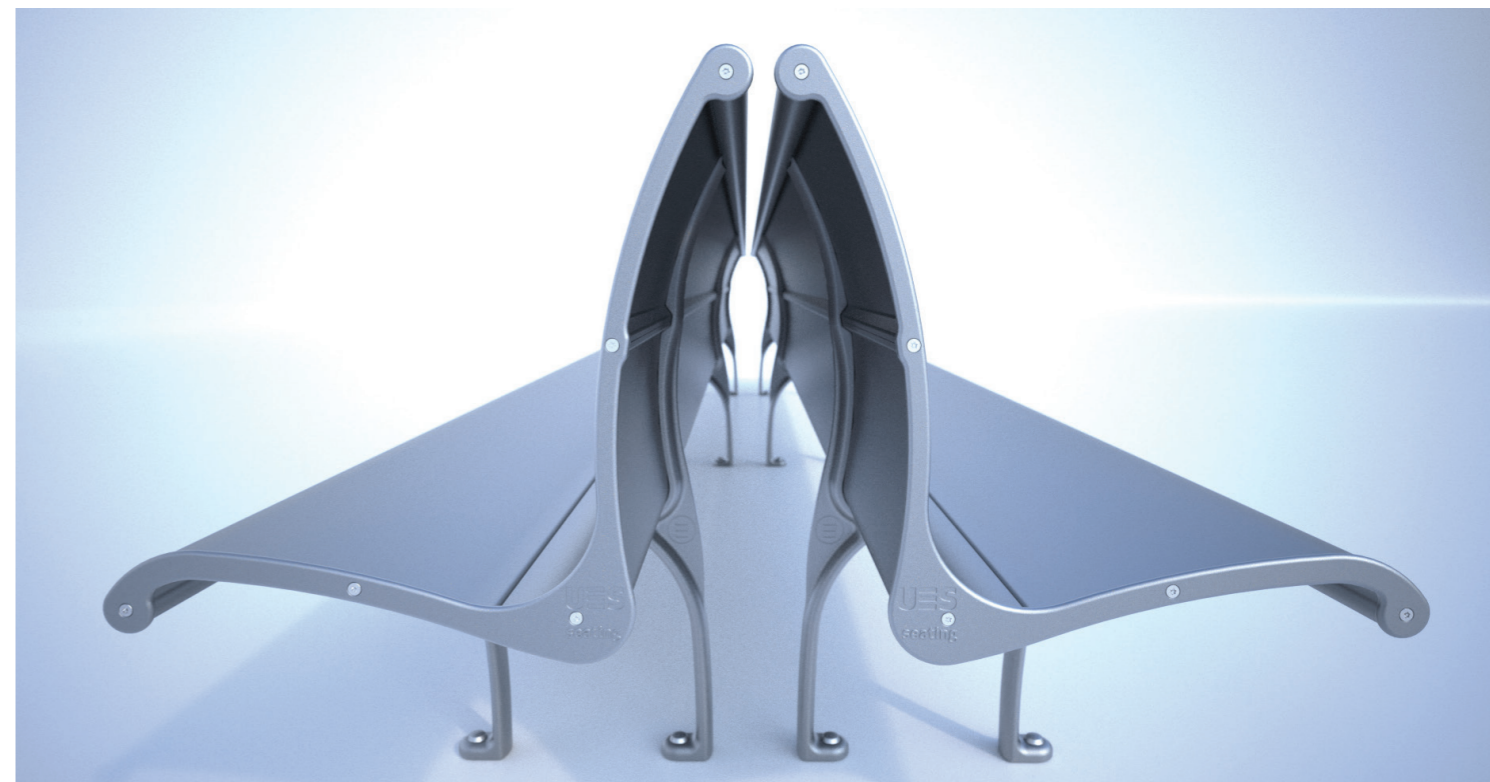

Island Bench

Aluminium Panel Bench

HEIGHT 872

SEAT HEIGHT 459

WIDTH* 1 Seat | 2 Seat | 3 Seat | 4 Seat | 5 Seat

* Custom lengths available

Island Bench

Aluminium Panel Bench

Island Bench

Aluminium Panel Bench

FEATURES

- Aluminium bench seat
- Custom lengths
- Interior and exterior
- Integrated drip rail
- Range of colours and finishes
- Deck mounted
- Ergonomic design
- Low Fire Load
- Compatible with PFD Bin accessory
- Good Design selection award (2016)- Furniture and Lighting

- Passenger Seating
- Indoor & Outdoor
- Terminals
- Street Furniture

Durable & Robust Design

Drip Rail