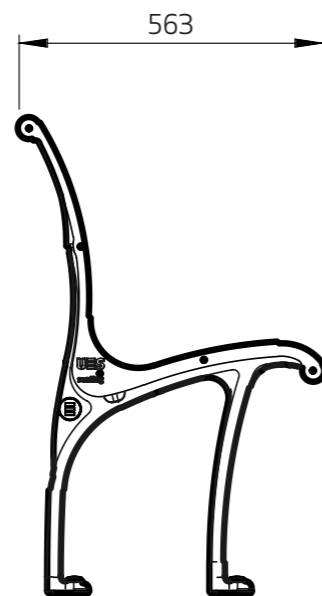

Island Bench

Aluminium Panel Bench

HEIGHT 872

SEAT HEIGHT 459

WIDTH* 1 Seat | 2 Seat | 3 Seat | 4 Seat | 5 Seat

* Custom lengths available

Island Bench

Aluminium Panel Bench

Island Bench

Aluminium Panel Bench

FEATURES

- Aluminium bench seat
- Custom lengths
- Interior and exterior
- Integrated drip rail
- Range of colours and finishes
- Deck mounted
- Ergonomic design
- Low Fire Load
- Compatible with PFD Bin accessory
- Good Design selection award (2016)- Furniture and Lighting