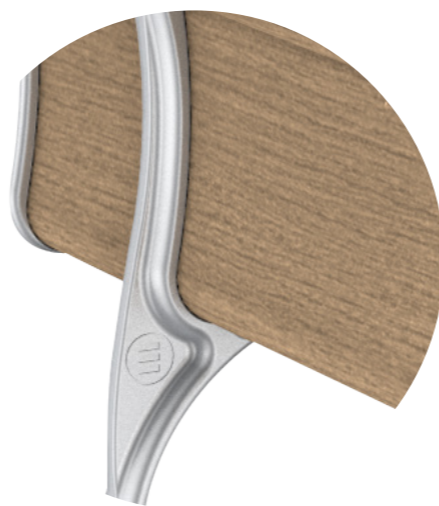

Island Bench

Aluminium Panel Bench

HEIGHT 872

SEAT HEIGHT 459

WIDTH* 1 Seat | 2 Seat | 3 Seat | 4 Seat | 5 Seat

* Custom lengths available

Island Bench

Aluminium Panel Bench

Island Bench

Aluminium Panel Bench

FEATURES

- Aluminium bench seat
- Custom lengths
- Interior and exterior
- Integrated drip rail
- Range of colours and finishes
- Deck mounted
- Ergonomic design
- Low Fire Load
- Compatible with PFD Bin accessory
- Good Design selection award (2016)- Furniture and Lighting

Custom timber powdercoat options

Sublimated print options

CERTIFICATIONS

- IMO HSC Code 2000 Annex 10 certification pending
- US Coast Guard type approved
- Subchapter K 5A space fire load compliant

APPLICATIONS

- Passenger Seating
- Indoor & Outdoor
- Terminals
- Street Furniture

Durable & Robust Design

Drip Rail