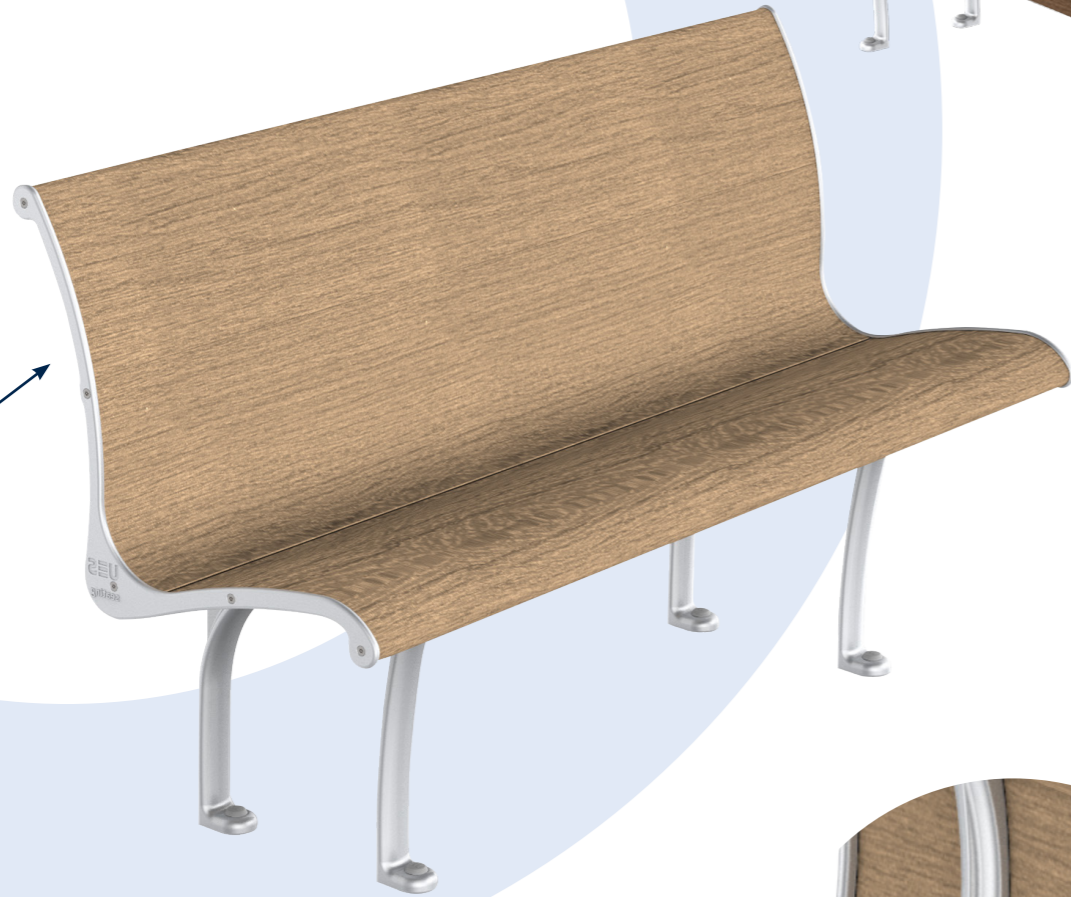

Island Bench

Aluminium Panel Bench

HEIGHT 872

SEAT HEIGHT 459

WIDTH* 1 Seat | 2 Seat | 3 Seat | 4 Seat | 5 Seat

* Custom lengths available

Island Bench

Aluminium Panel Bench

Island Bench

Aluminium Panel Bench

FEATURES

- Aluminium bench seat
- Custom lengths
- Interior and exterior
- Integrated drip rail
- Range of colours and finishes
- Deck mounted
- Ergonomic design
- Low Fire Load
- Compatible with PFD Bin accessory
- Good Design selection award (2016)- Furniture and Lighting

- Passenger Seating
- Indoor & Outdoor
- Terminals
- Street Furniture

Durable & Robust Design

Drip Rail