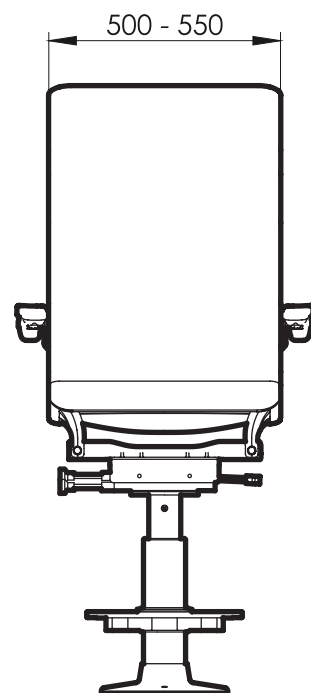

G-Force Helm

Captain Seat

HEIGHT 1375 - 1545

WIDTH 520 | 550

G-Force Helm

Captain Seat

G-Force Helm Captain Seat

Pedestal Slide Track

FEATURES

- High back with integrated head rest
- Lightweight modular design and construction
- Ergonomic design for passenger comfort and support
- Direct deck pedestal mounted
- Forward and aft slide, 360 degree rotation and adjustable height
- Standard Seat width: 550mm (21.7in)
- Custom widths and heights available
- Foamless upholstery technology
- Low fire load