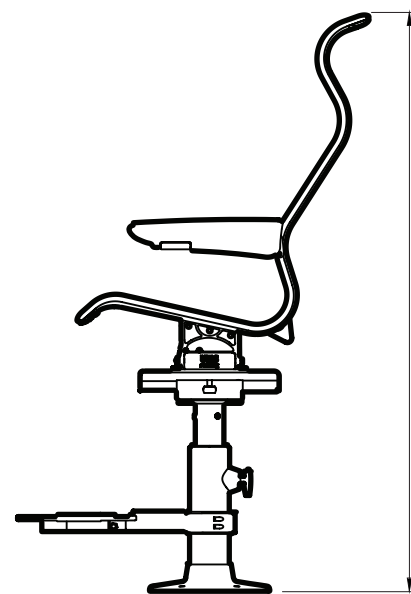

G-Force Helm

Captain Seat

HEIGHT 1375 - 1545

WIDTH 520 | 550

G-Force Helm

Captain Seat

G-Force Helm Captain Seat

Pedestal Slide Track

FEATURES

- High back with integrated head rest
- Lightweight modular design and construction
- Ergonomic design for passenger comfort and support
- Direct deck pedestal mounted
- Forward and aft slide, 360 degree rotation and adjustable height
- Standard Seat width: 550mm (21.7in)
- Custom widths and heights available
- Foamless upholstery technology
- Low fire load